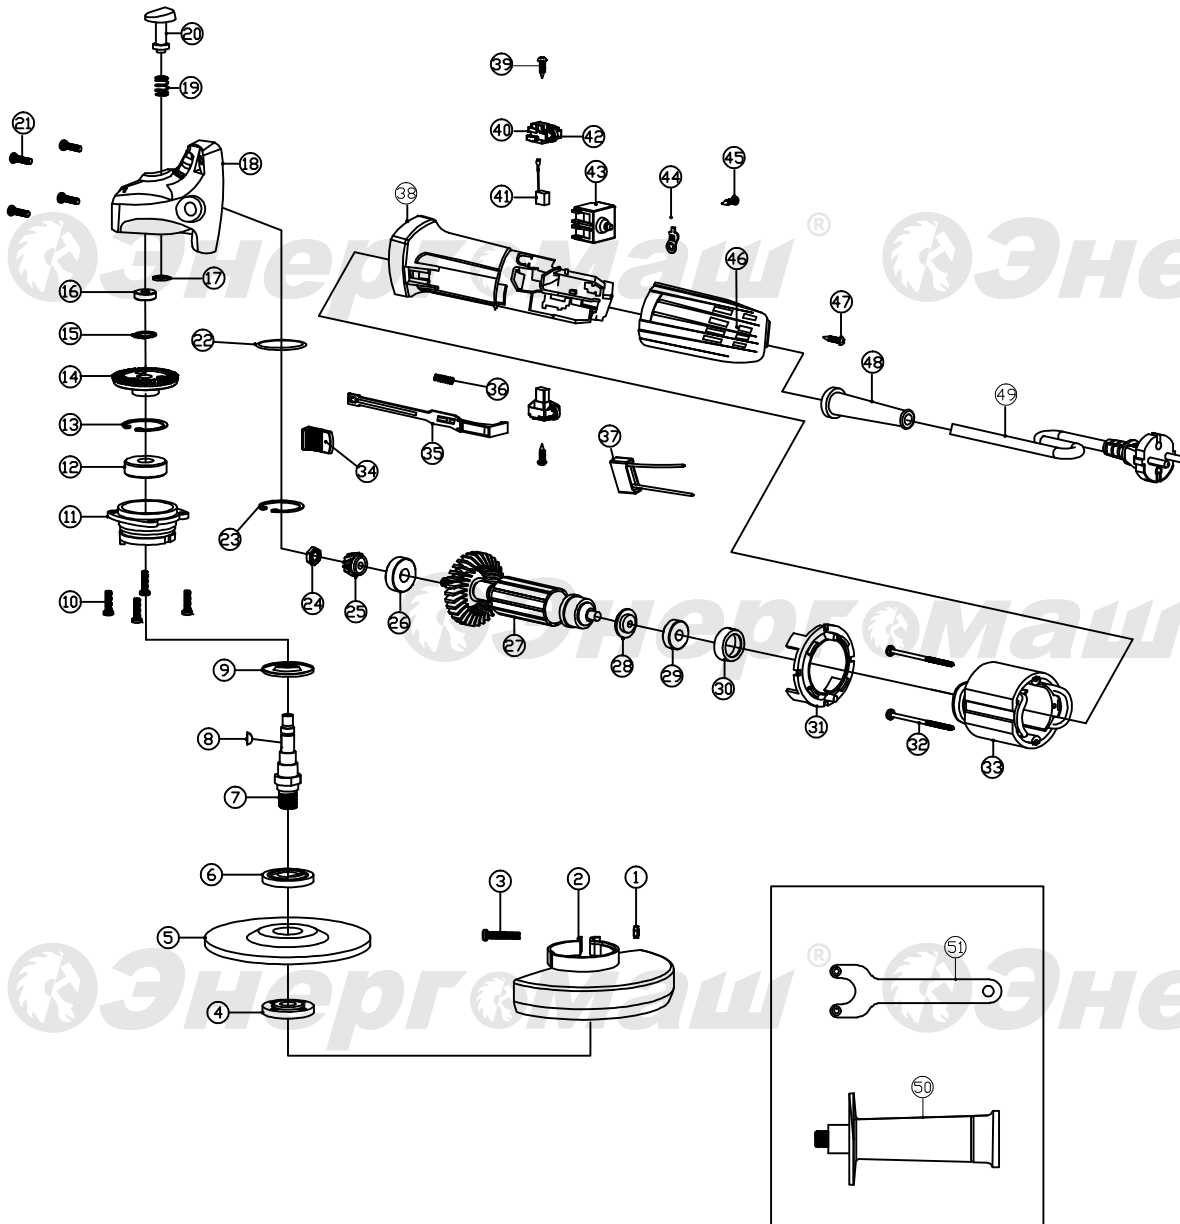

## УШМ-90125

NO	DESCRIPTION	NO	DESCRIPTION
1	NUT M5	27	ROTOR
2	WHEEL GUARD	28	RING
3	M5X25 SCREW	29	BEARING 607
4	DOWN PLATE	30	BEARING BUSH
5	GRINDING WHEEL	31	FAN RING
6	UP PLATE	32	SCREW ST4X65
7	OUTPUT SHAFT	33	STATOR
8	WOODRUFF KEY 3X10	34	SWITCH BUTTON
9	DUST COVER	35	SWITCH BAR
10	SCREW M4X14	36	SPRING
11	FRONT COVER	37	CAPACITANCE
12	BEARING 6201	38	HOUSING
13	RING Ø32	39	SCREW ST3X10
14	BIG GEAR	40	BRUSH HOLDER
15	RING Ø12	41	CARBON BRUSH
16	BEARING 696	42	SPRING
17	OPEN CARD	43	SWITCH
18	GEARBOX	44	PRESSING PLATE
19	SPRING	45	SCREW BT4X12
20	SELF-LOCK	46	BACK COVER
21	SCREWB T4X25	47	SCREW BT4X12
22	RING	48	PROTECT SLEEVE
23	INSIDE CARD	49	CABLE
24	NUT M6	50	SIDE HANDLE
25	SMALL GEAR	51	WRENCH
26	BEARING 629		